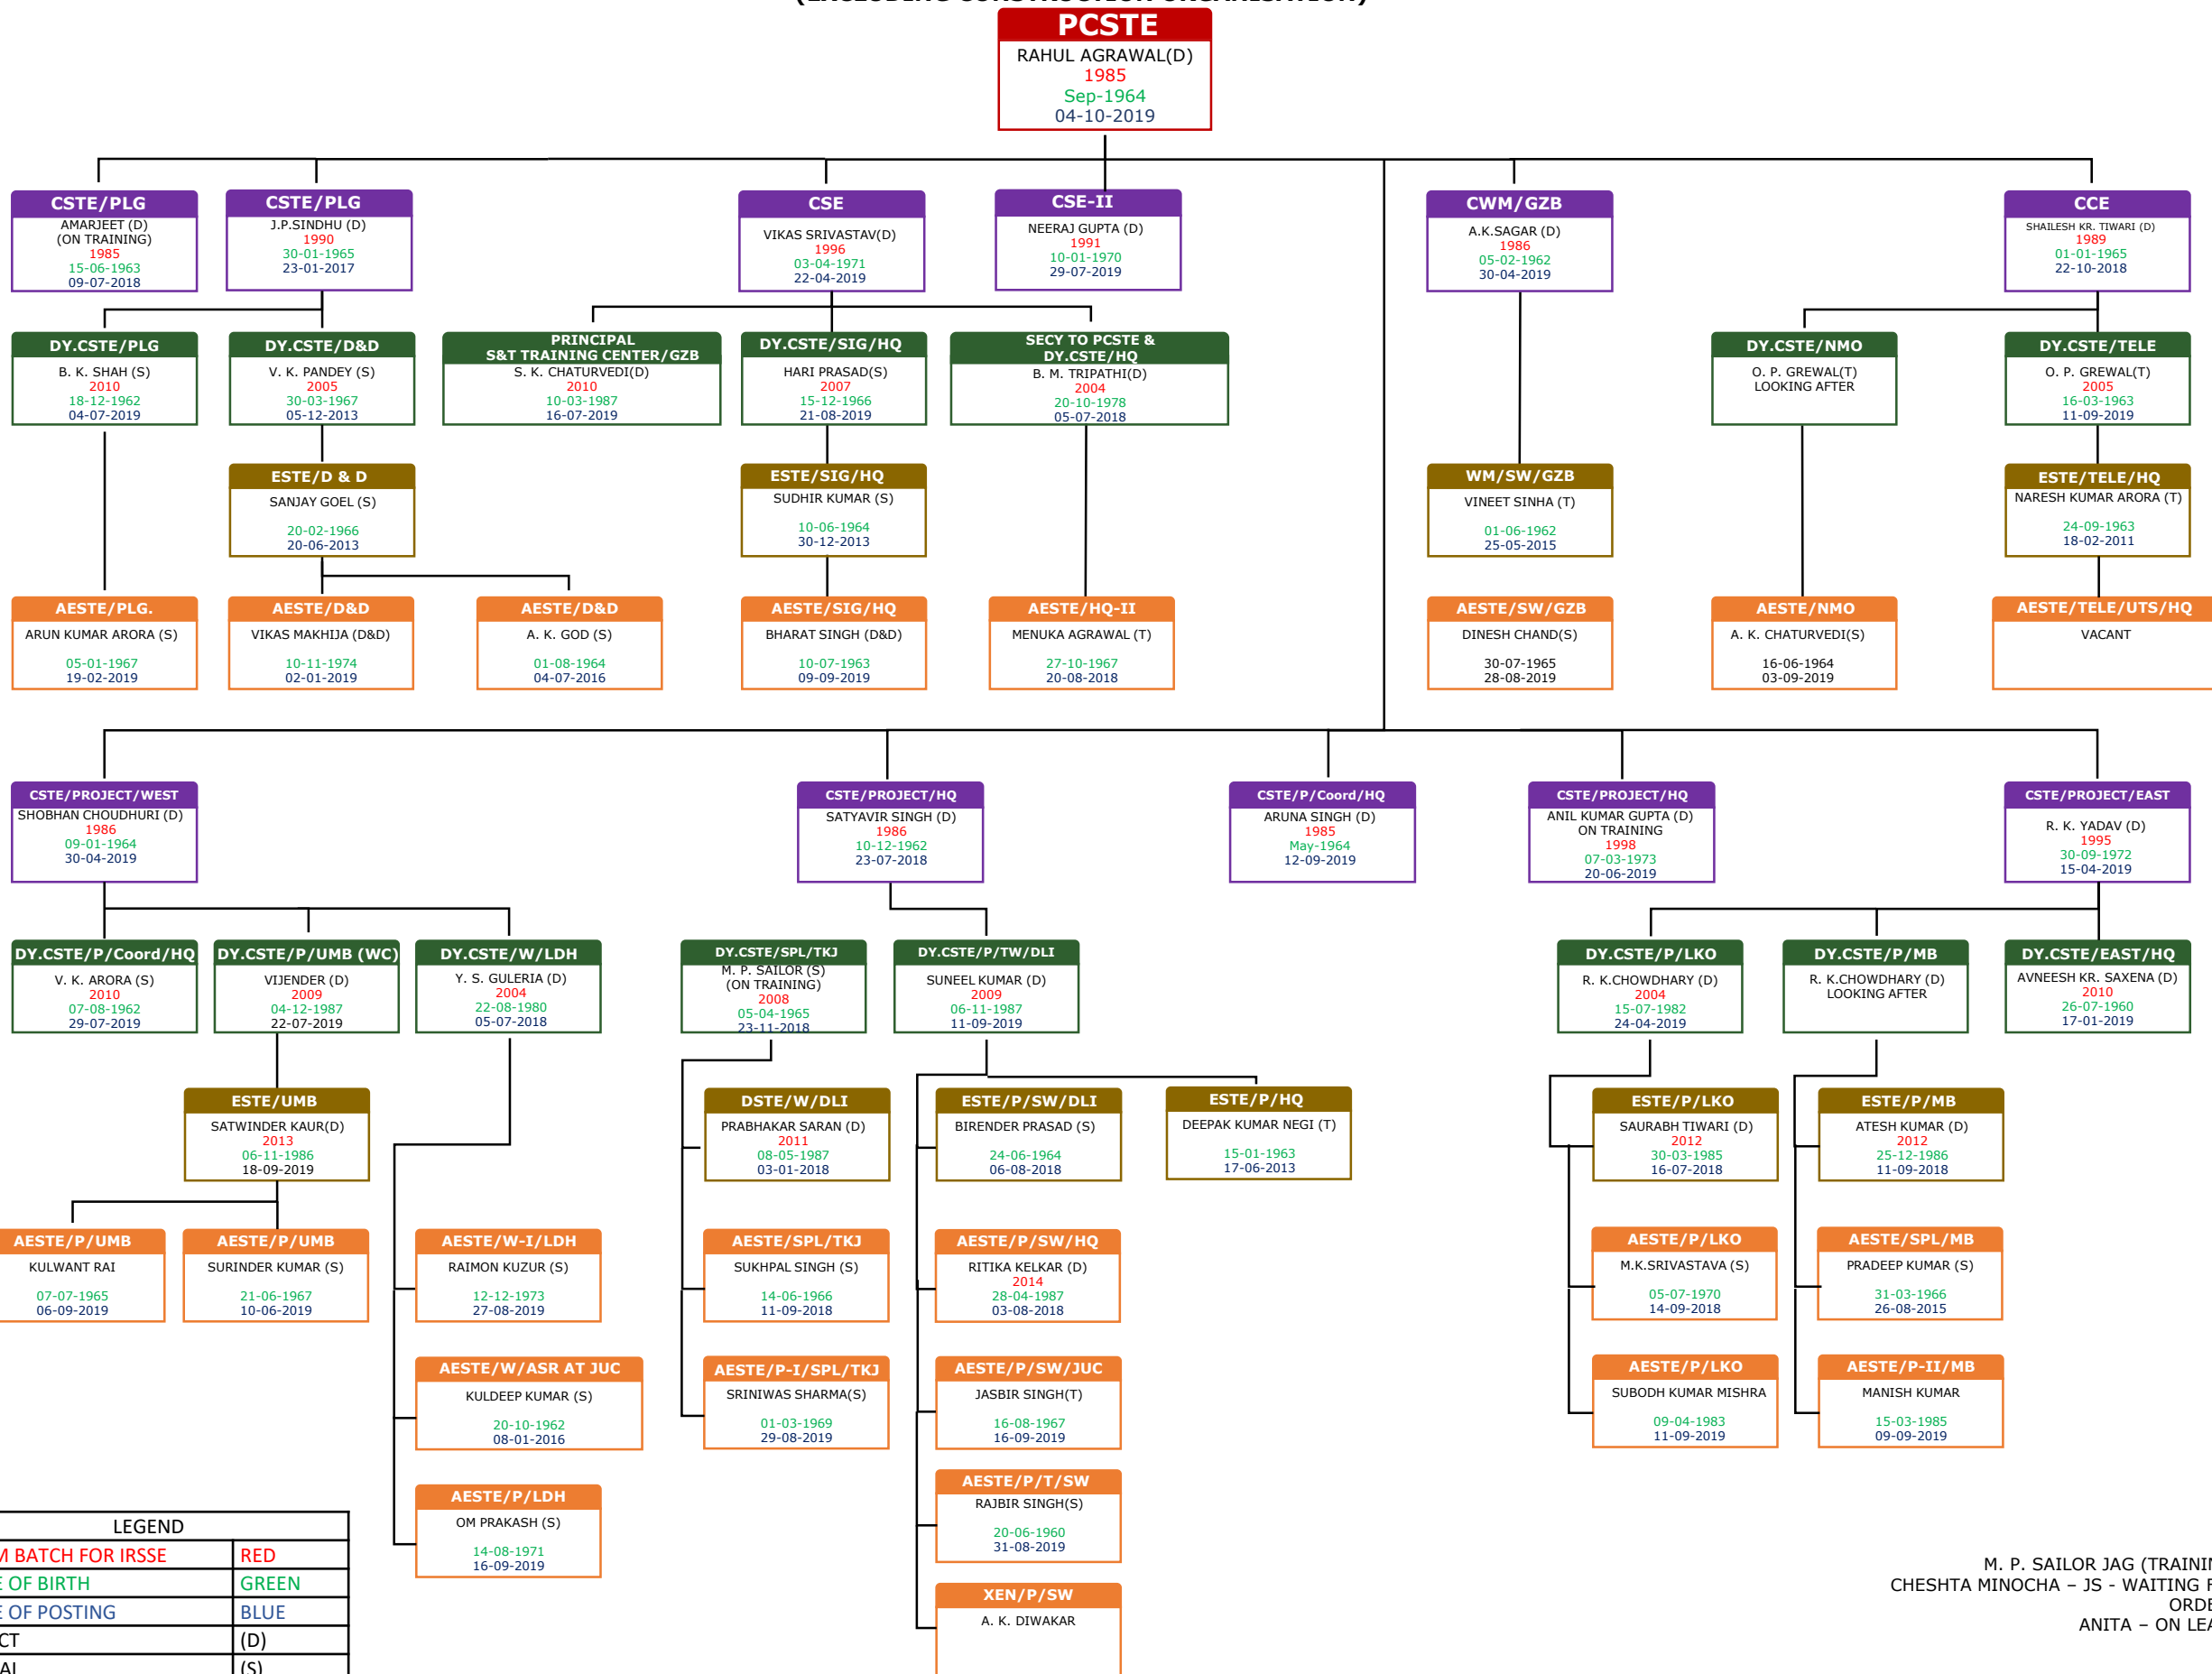

SIGNAL & TELECOMMUNICATION ORGANISATION CHART / N. RAILWAY (EXCLUDING CONSTRUCTION ORGANISATION)

AS ON 04-10-2019

M. P. SAILOR JAG (TRAINING)
CHESHTA MINOCHA – JS - WAITING FOR
ORDERS
ANITA – ON LEAVE

LEGEND	
EXAM BATCH FOR IRSSE	RED
DATE OF BIRTH	GREEN
DATE OF POSTING	BLUE
DIRECT	(D)
SIGNAL	(S)
TELECOMM	(T)