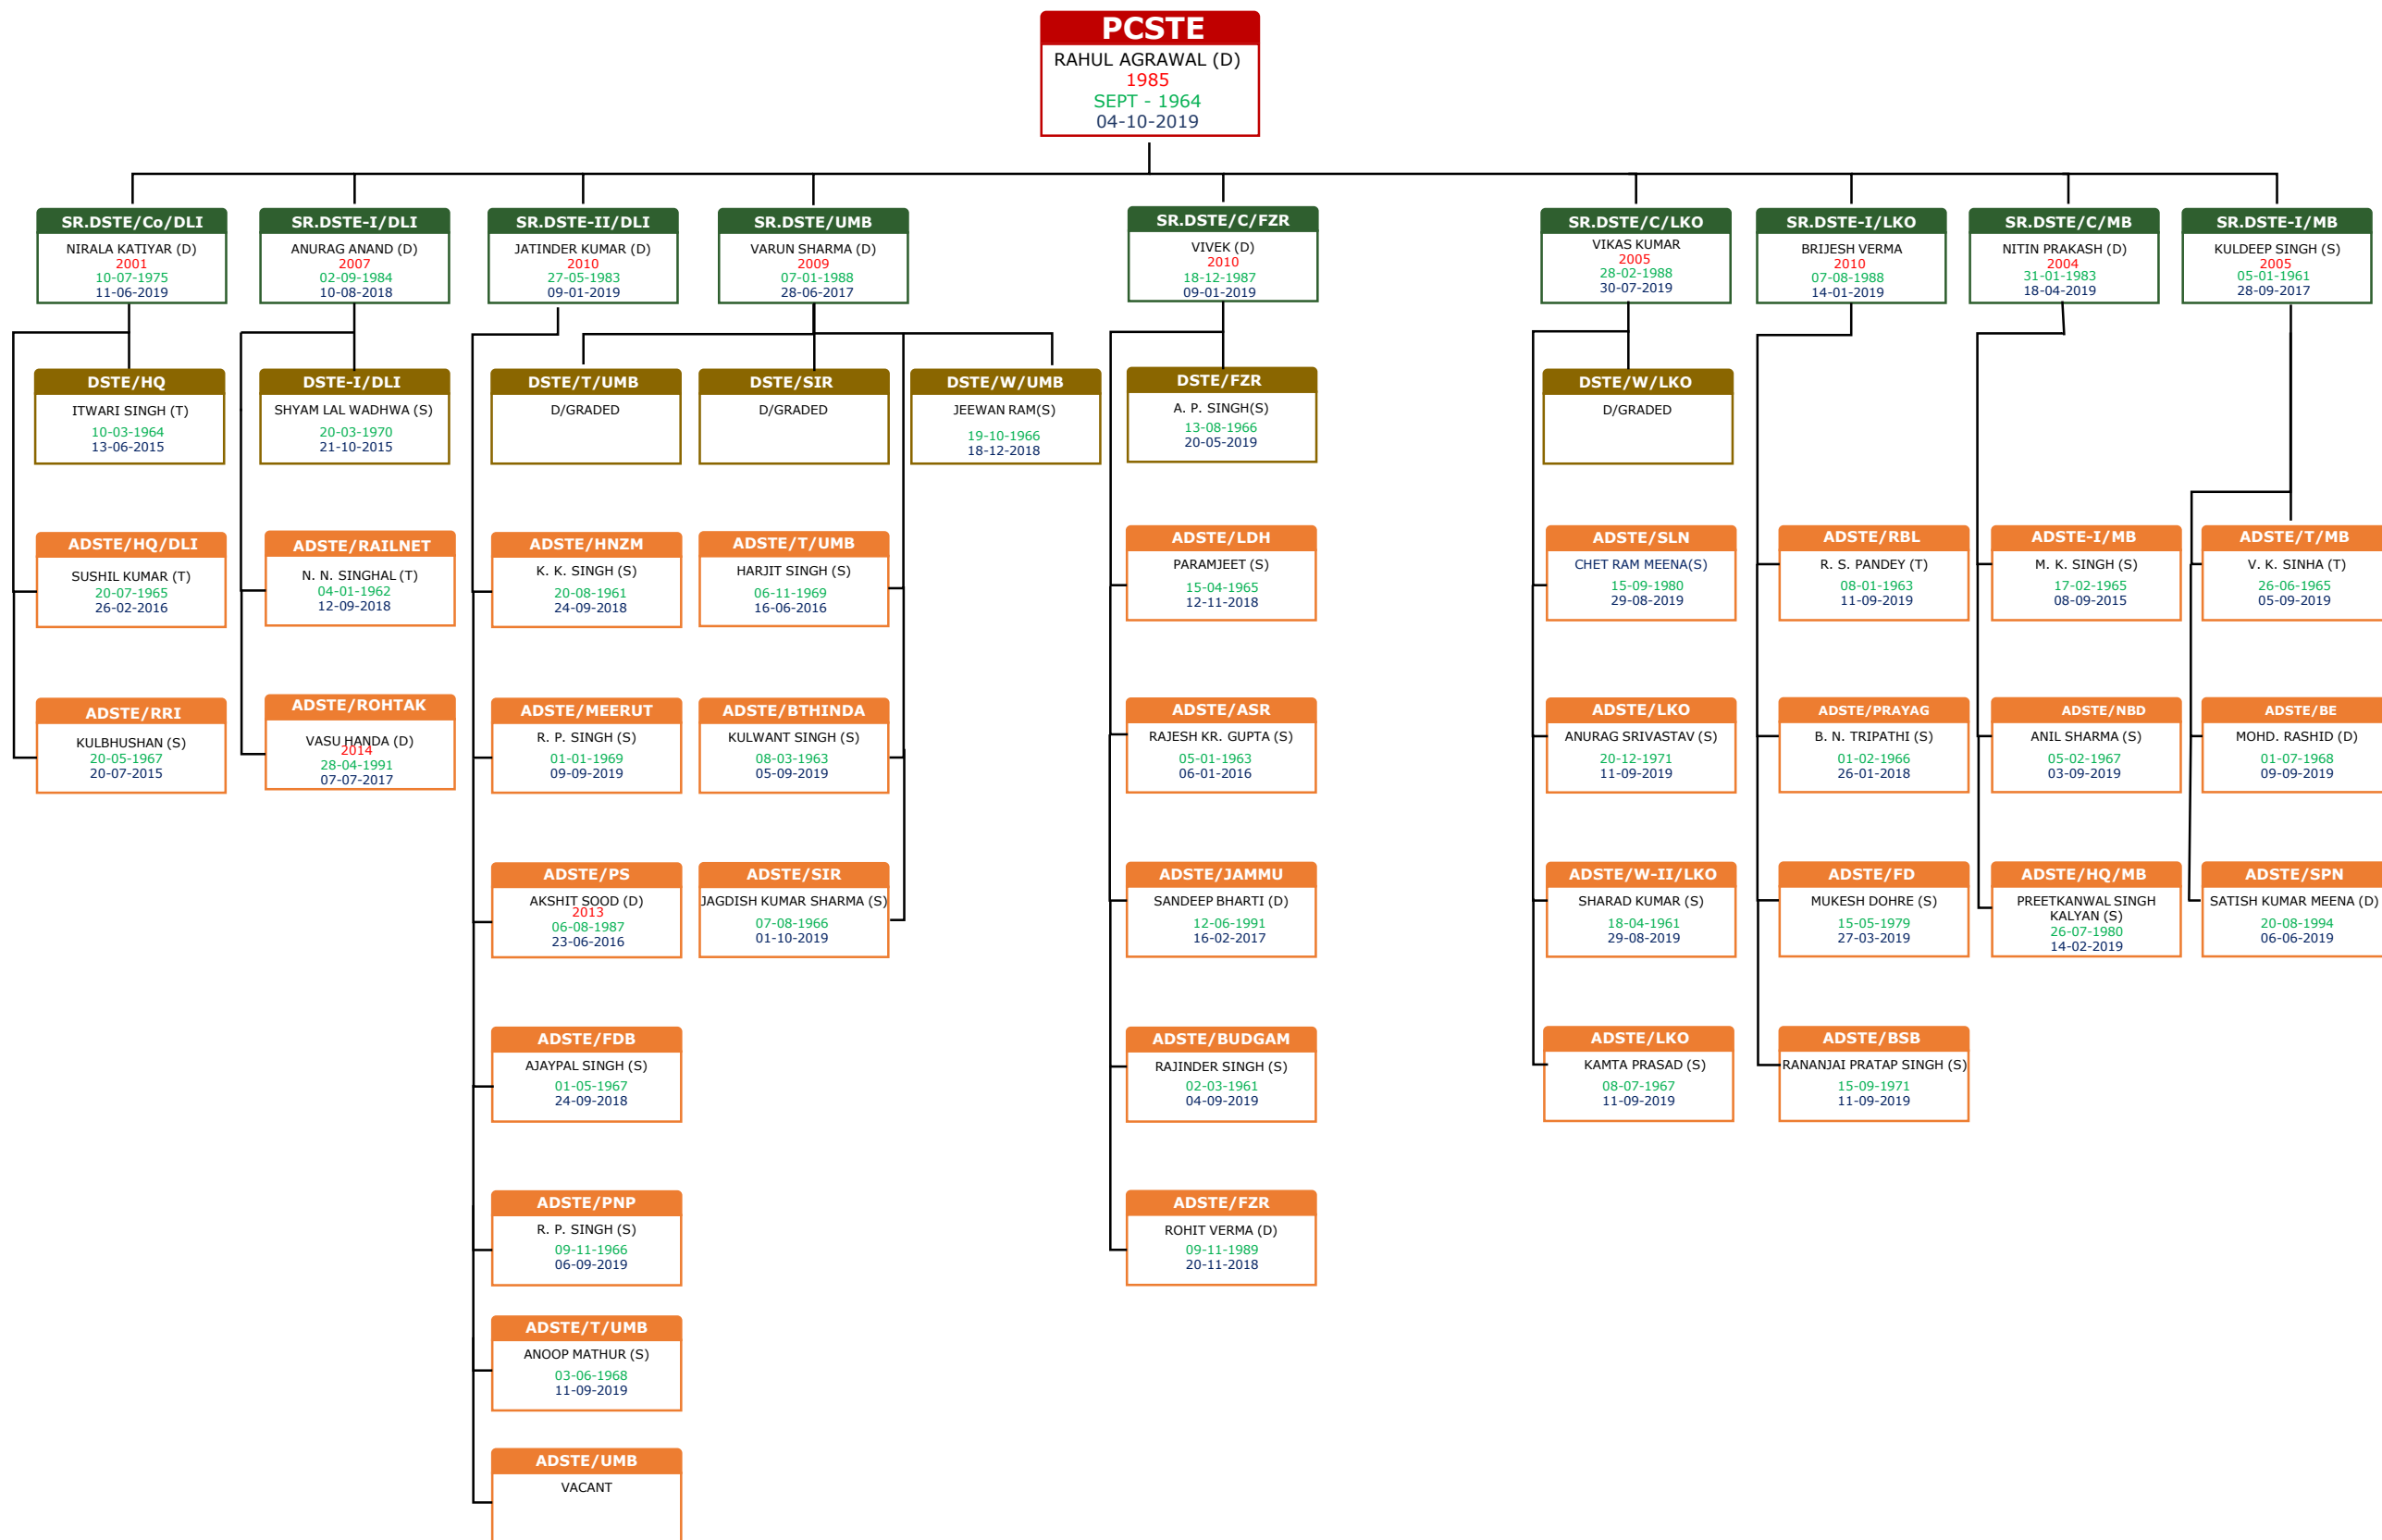

SIGNAL & TELECOMMUNICATION (ORGANISATION CHART OF DIVISIONS)

AS ON 04-10-2019

UPINDER SINGH - SS - ON STUDY LEAVE
TEJASWI SHARMA - JS - WAITING FOR ORDERS
SUMIT MITTAL - JS - ON EOL
D. V. SONI - JS - WAITING FOR ORDERS