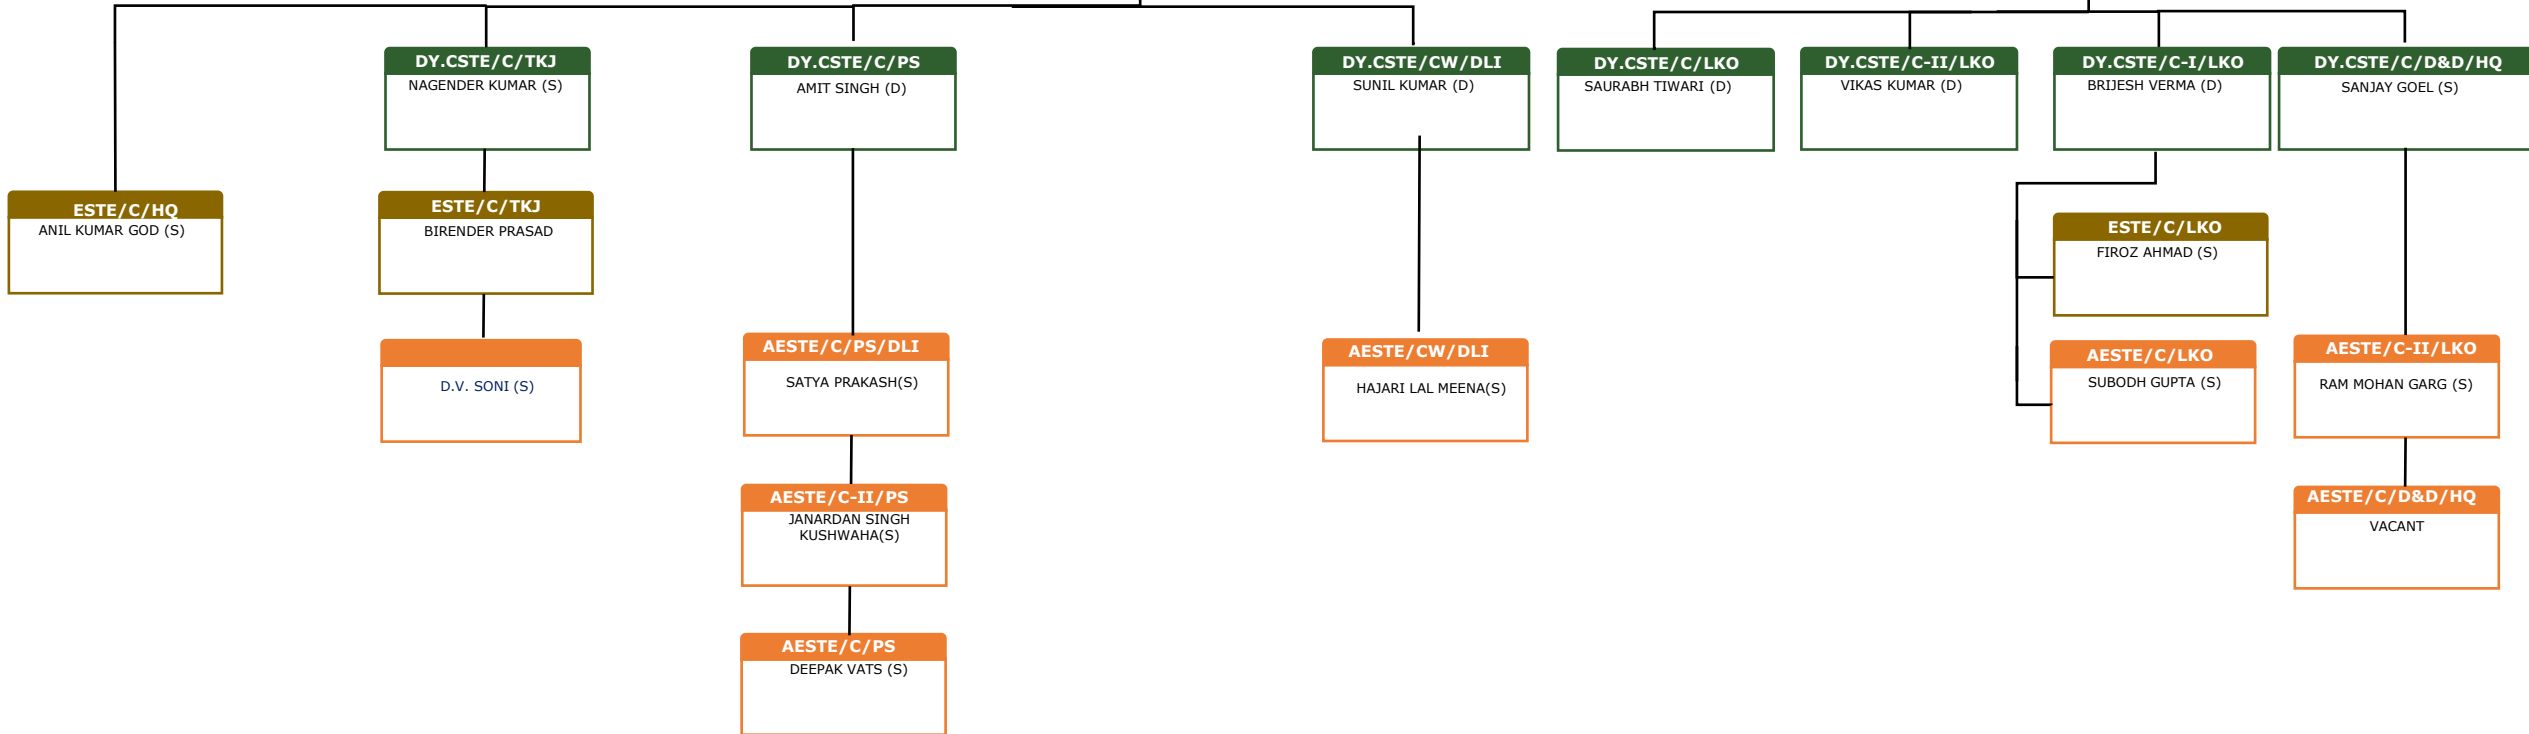

**SIGNAL & TELECOMMUNICATION ORGANISATION CHART / N. RAILWAY  
(CONSTRUCTION ORGANISATION)**

**AS ON 14-09-2023**

**CSTE/CONST**  
UMESH BALONDA (D)

**CSTE/WORKS**  
AJAY VERMA (D)

**OFFICERS WORKING OUTSIDE**

**DY.CSO/S&T/HQ**  
CHESTA MINOCHA (D)

**DSO/MB**  
M.K.SINGH (S)

**AESTE/PRS**

**OFFICERS WORKING IN RAILWAY BOARD**

**ESTE/RB**  
MANOJ KUMAR (S)

**AESTE/T/RB**  
ADARSH MISHRA (T)

**AESTE/HQ**  
RAKESH KUMAR (T)