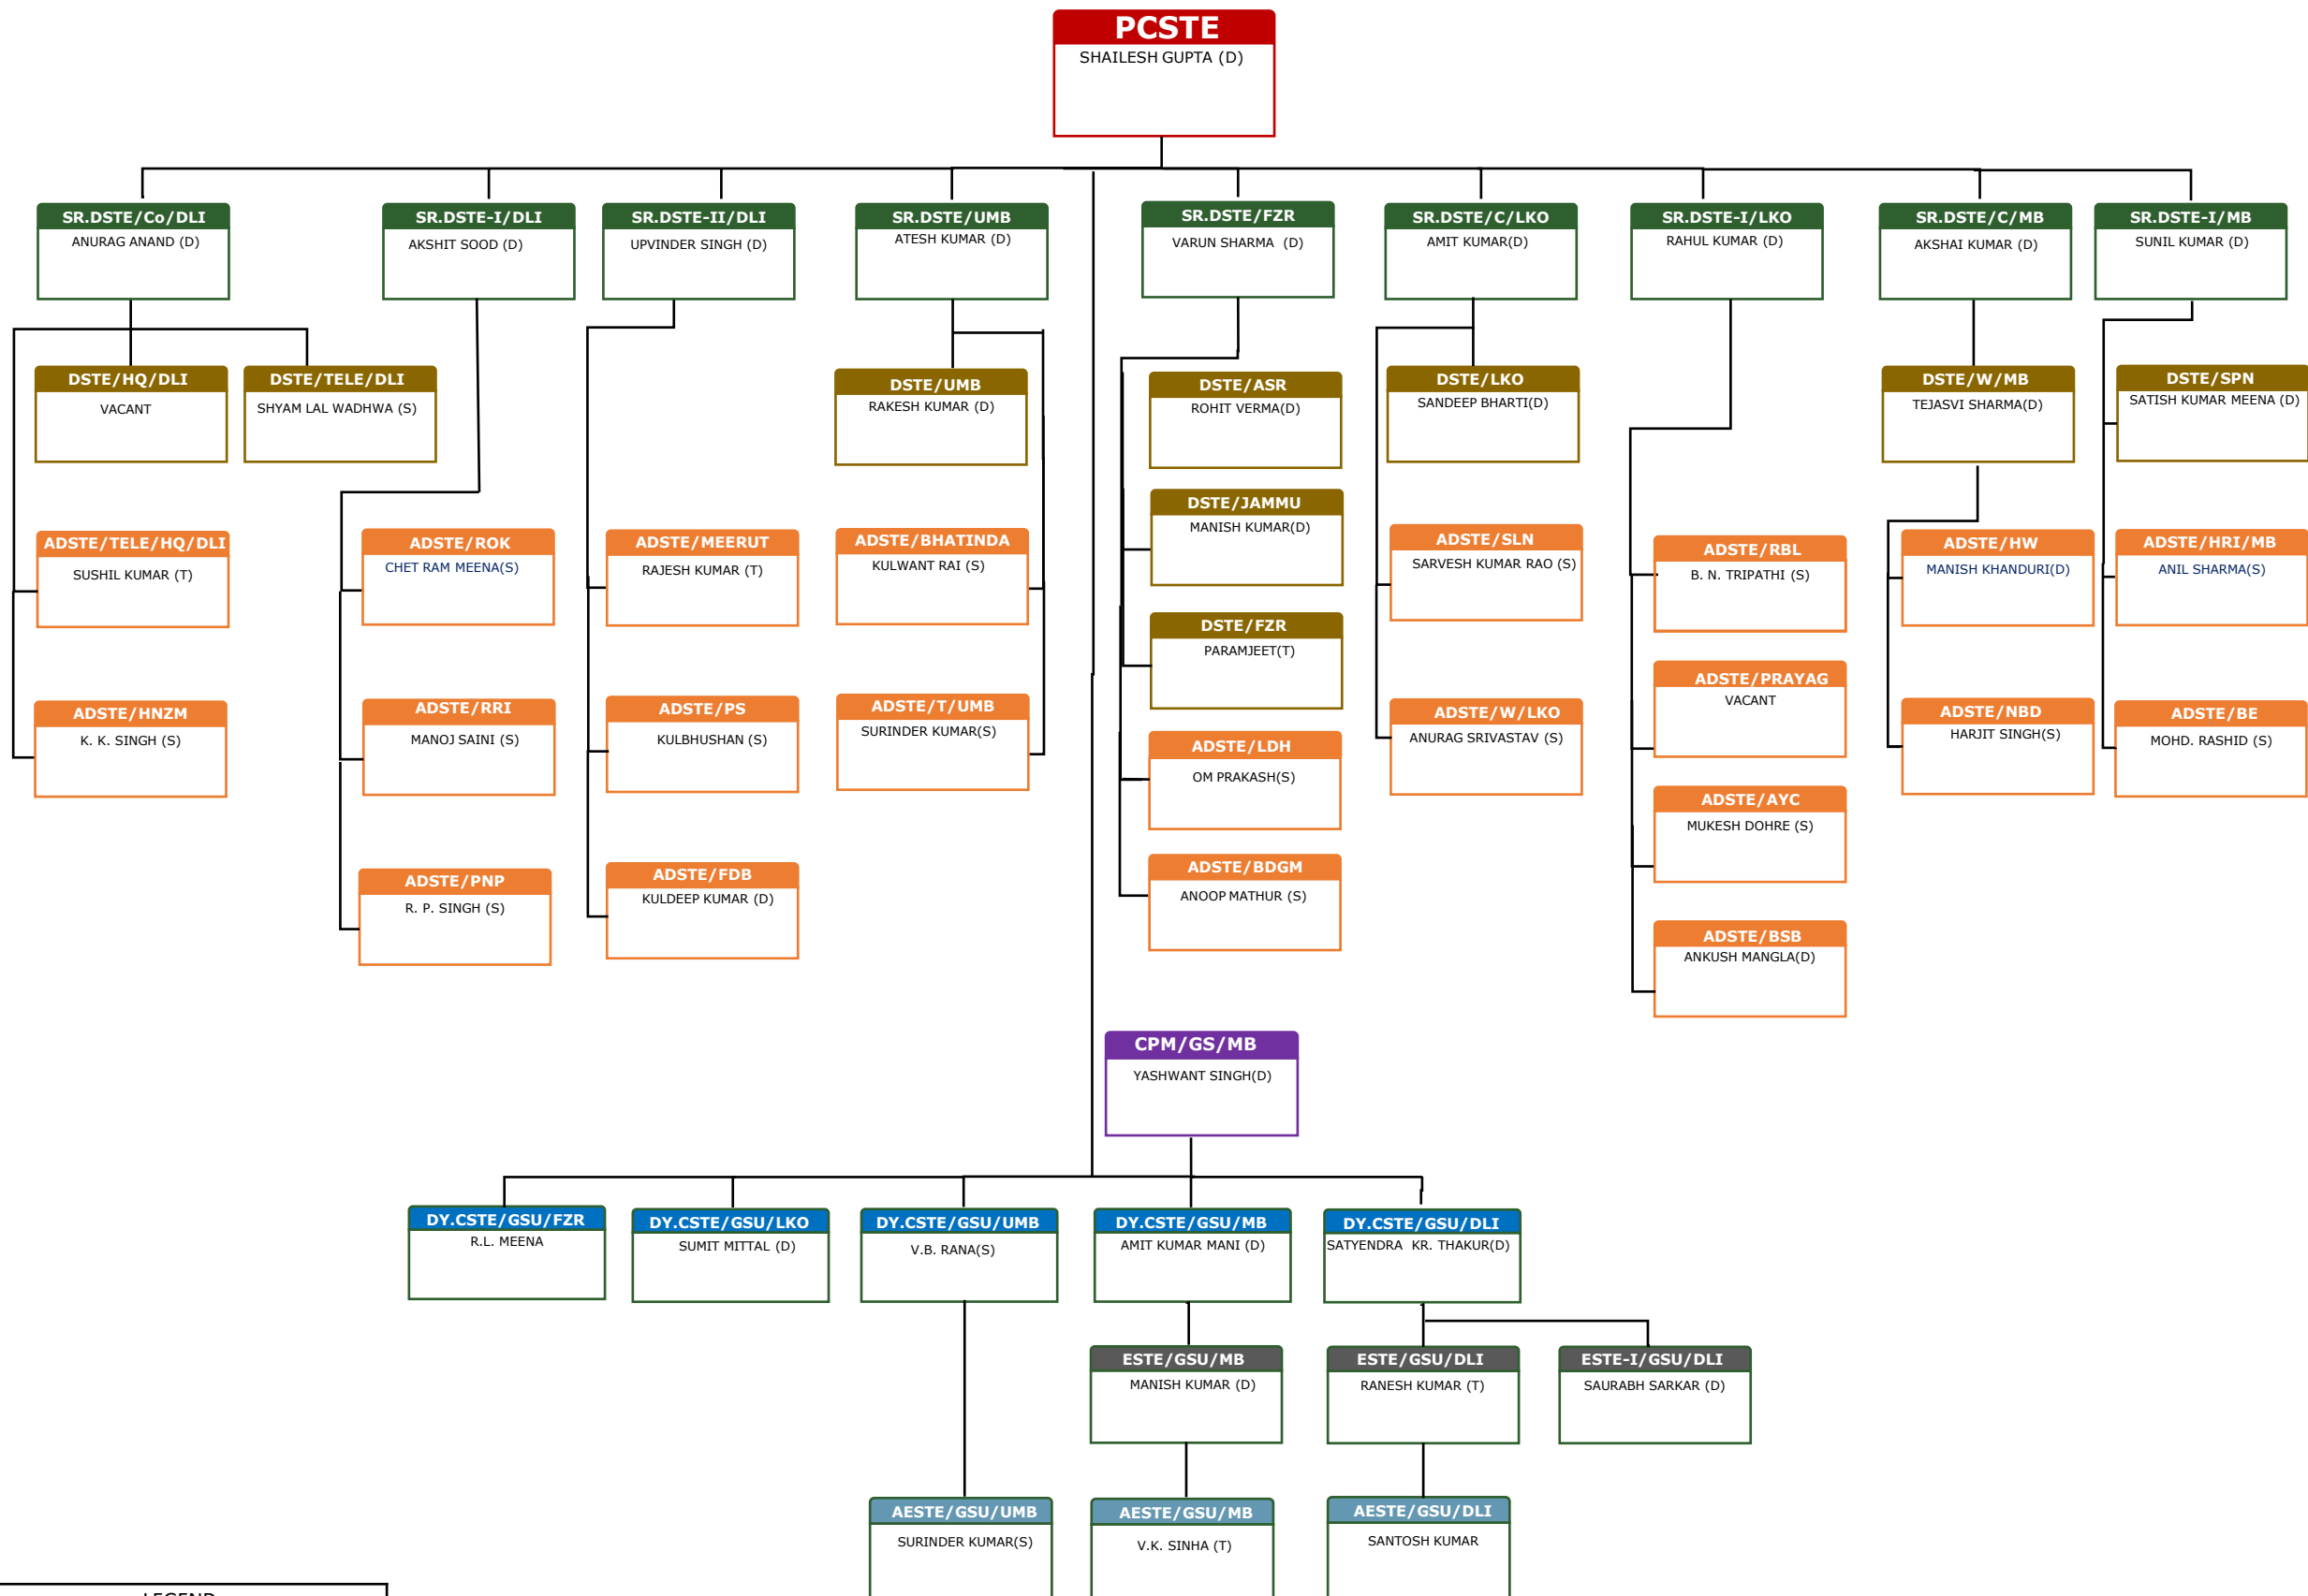

SIGNAL & TELECOMMUNICATION (ORGANISATION CHART OF DIVISIONS)

AS ON 14-09-2023

LEGEND	
DIRECT	(D)
SIGNAL	(S)
TELECOMM	(T)