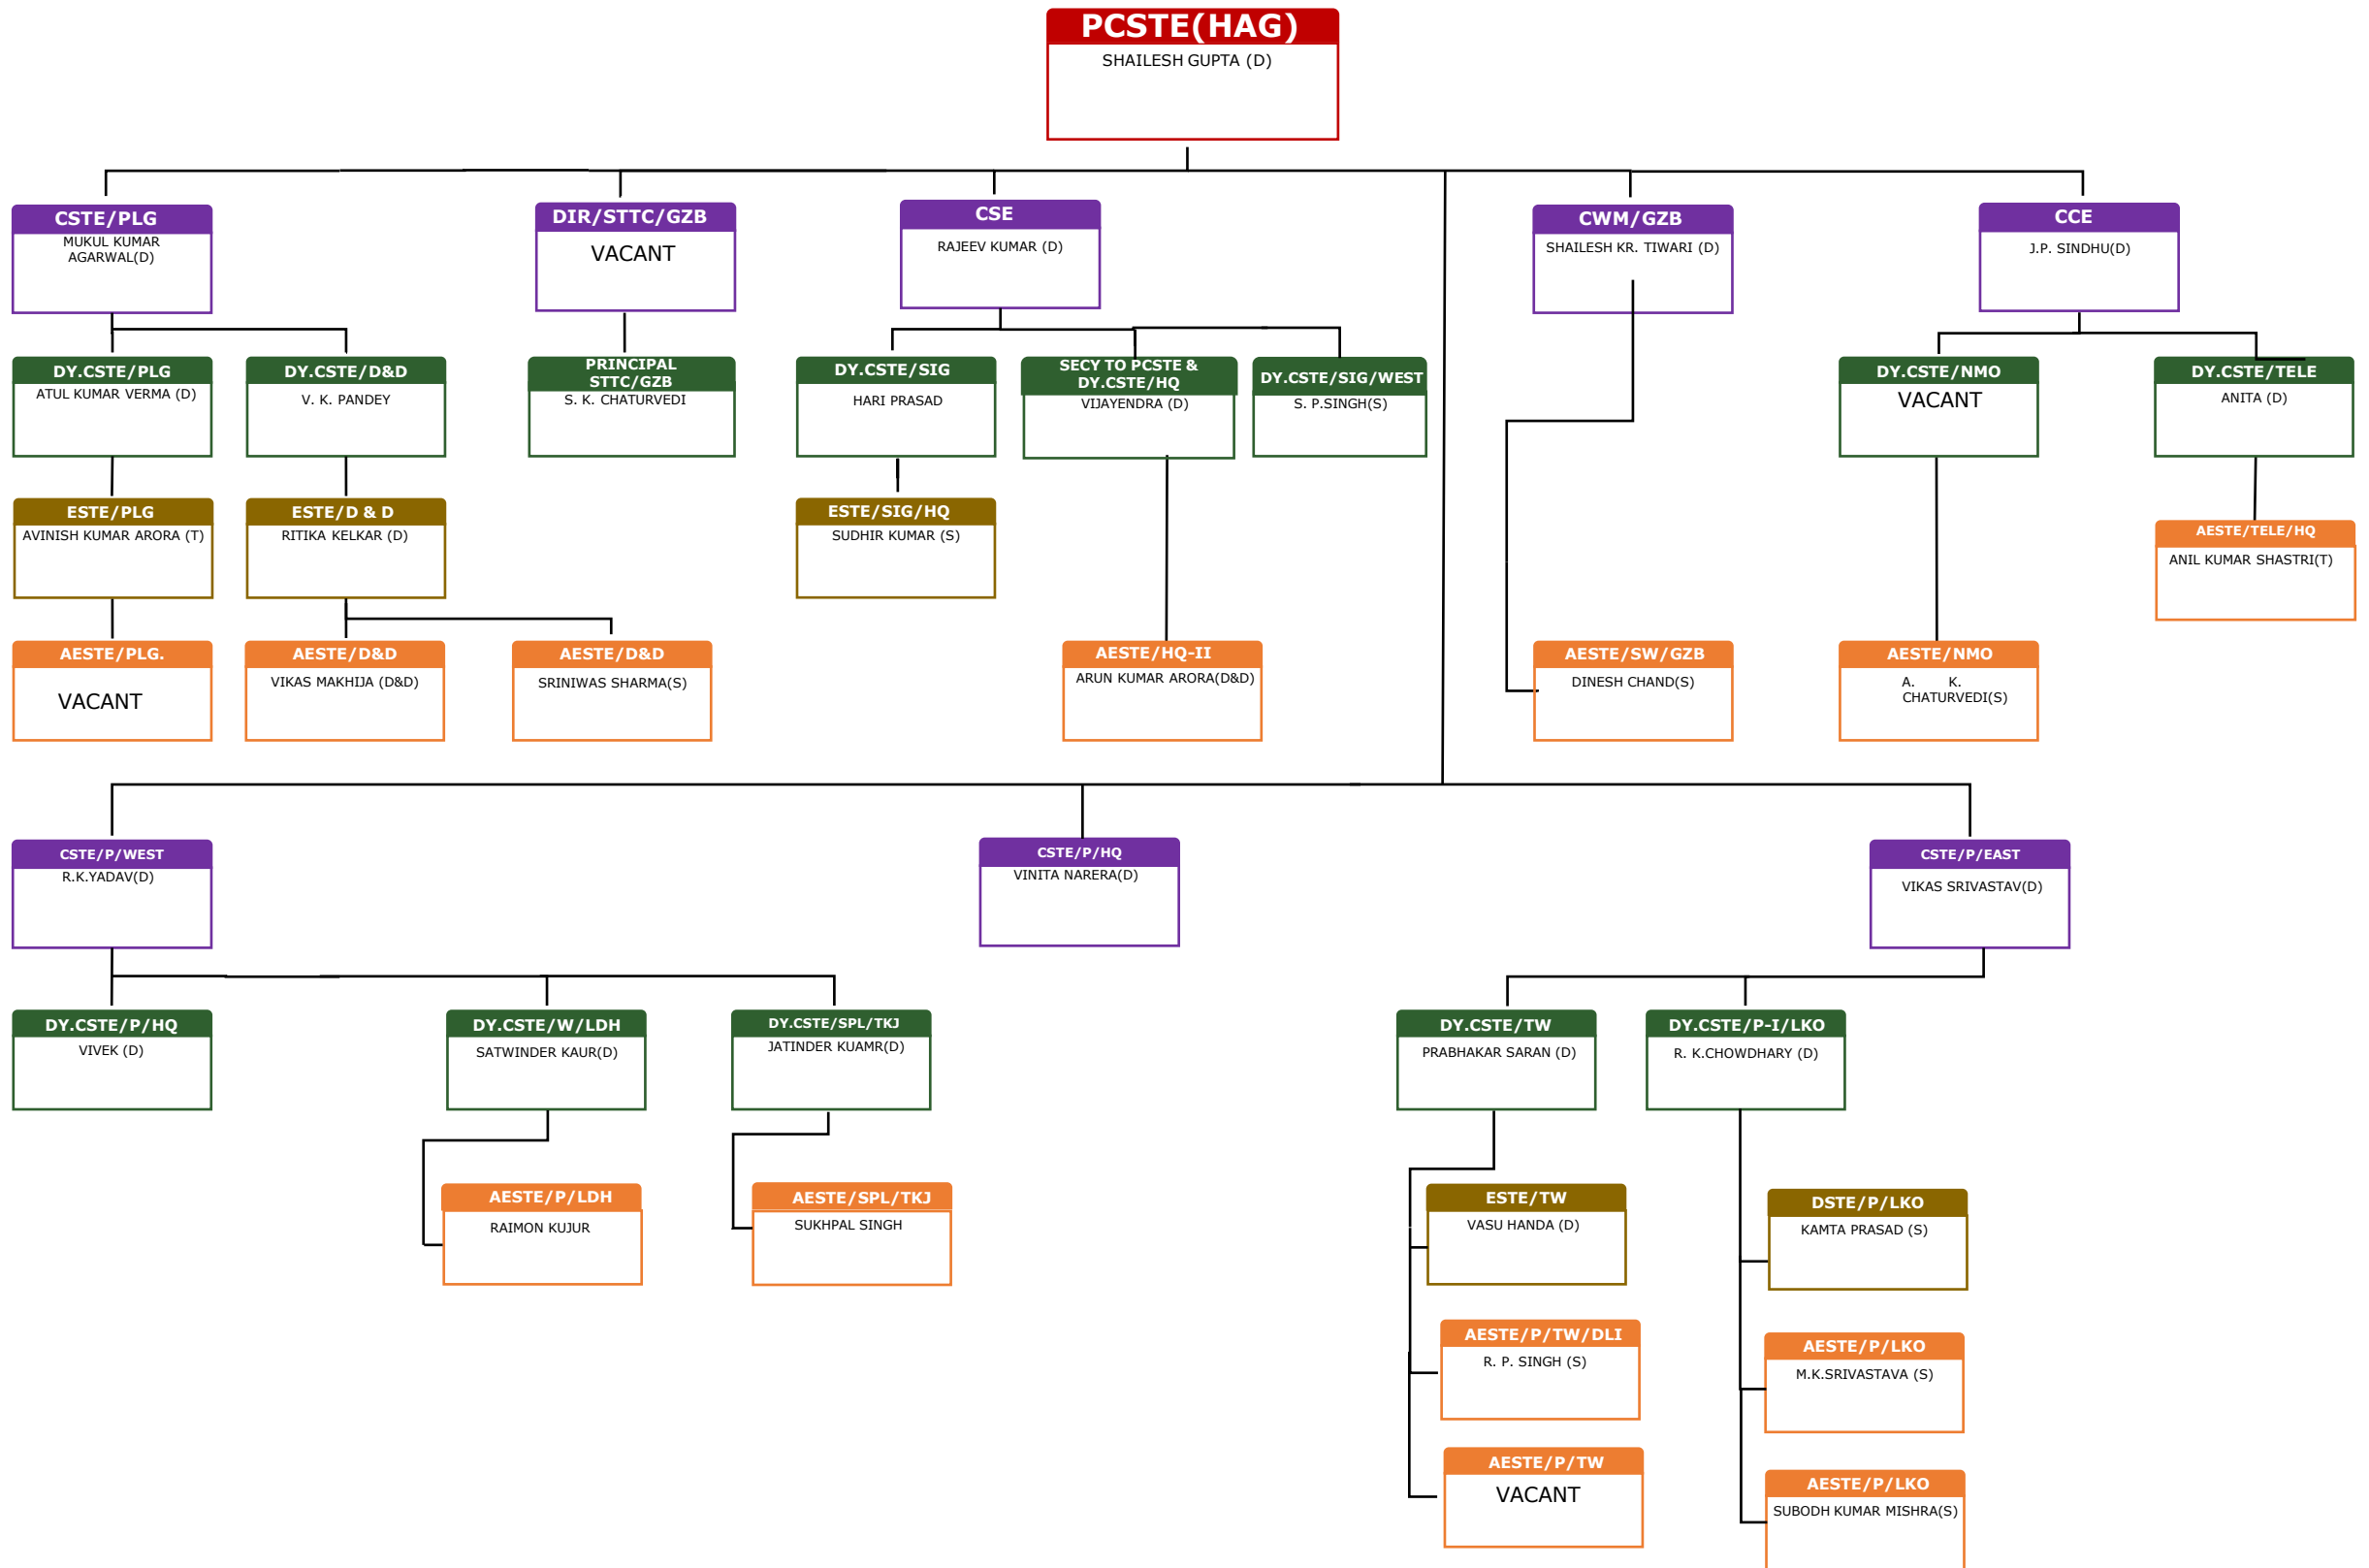

**SIGNAL & TELECOMMUNICATION ORGANISATION CHART / N. RAILWAY
(HEAD QUARTER ORGANISATION)**

AS ON 01-10-2023

| LEGEND | |
|----------|-----|
| DIRECT | (D) |
| SIGNAL | (S) |
| TELECOMM | (T) |