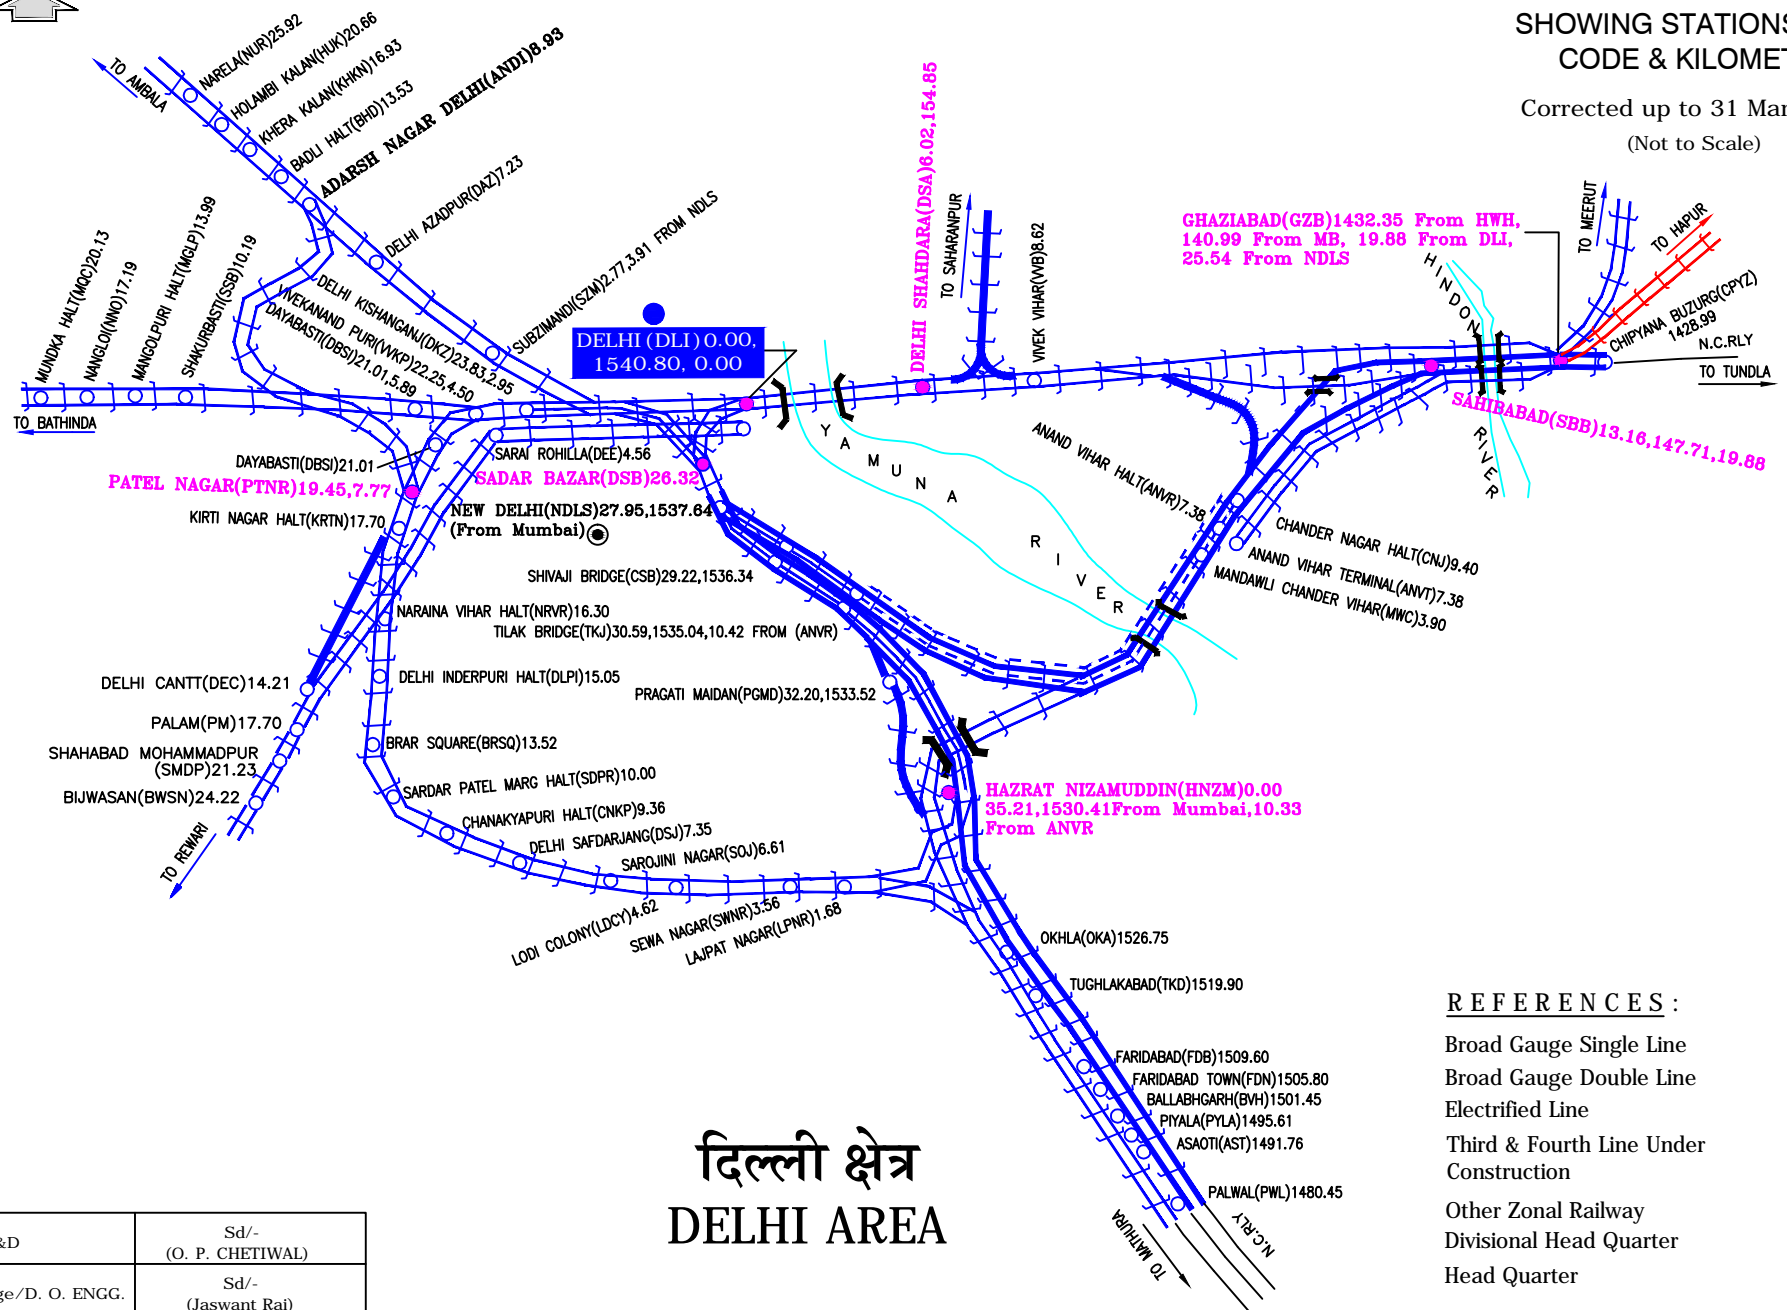

DELHI DIVISION DELHI AREA MAP SHOWING STATIONS WITH CODE & KILOMETRE

Corrected up to 31 March 2021

(Not to Scale)

दिल्ली क्षेत्र DELHI AREA

XEN/P&D	Sd/- (O. P. CHETIWAL)
Incharge/D. O. ENGG.	Sd/- (Jaswant Rai)
DRAWN BY	Sd/- (PREM PRAKASH)

REFERENCES :

- Broad Gauge Single Line
- Broad Gauge Double Line
- Electrified Line
- Third & Fourth Line Under Construction
- Other Zonal Railway
- Divisional Head Quarter
- Head Quarter