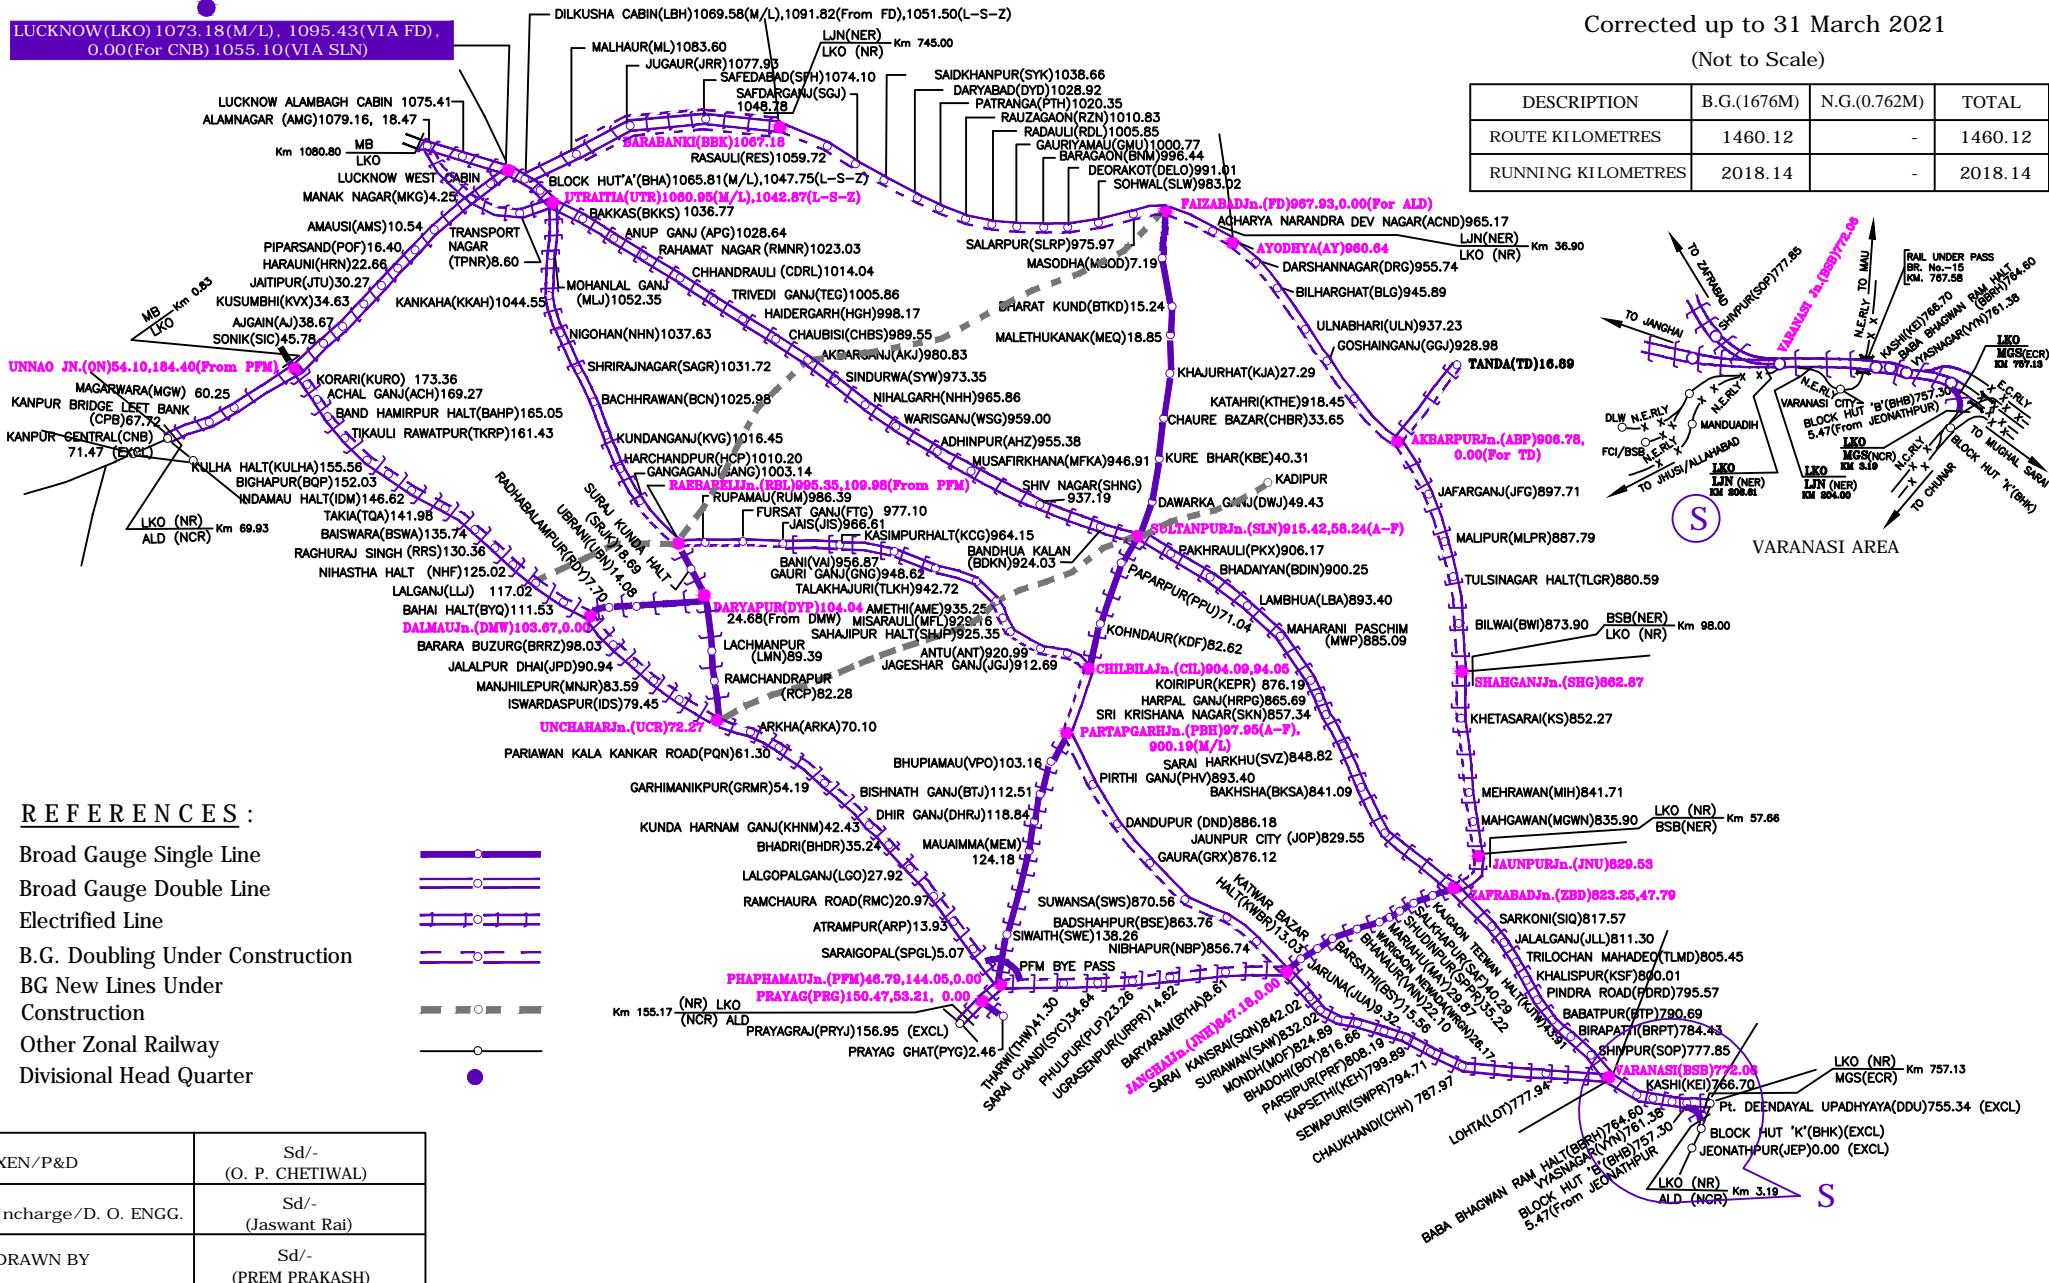

LUCKNOW DIVISION DIVISIONAL SYSTEM MAP SHOWING STATIONS WITH CODE & KILOMETRE

Corrected up to 31 March 2021

(Not to Scale)

DESCRIPTION	B.G.(1676M)	N.G.(0.762M)	TOTAL
ROUTE KILOMETRES	1460.12	-	1460.12
RUNNING KILOMETRES	2018.14	-	2018.14

LUCKNOW(LKO) 1073.18(M/L), 1095.43(VIA FD),
0.00(For CNB) 1055.10(VIA SLN)

REFERENCES :

- Broad Gauge Single Line
- Broad Gauge Double Line
- Electrified Line
- B.G. Doubling Under Construction
- BG New Lines Under Construction
- Other Zonal Railway
- Divisional Head Quarter