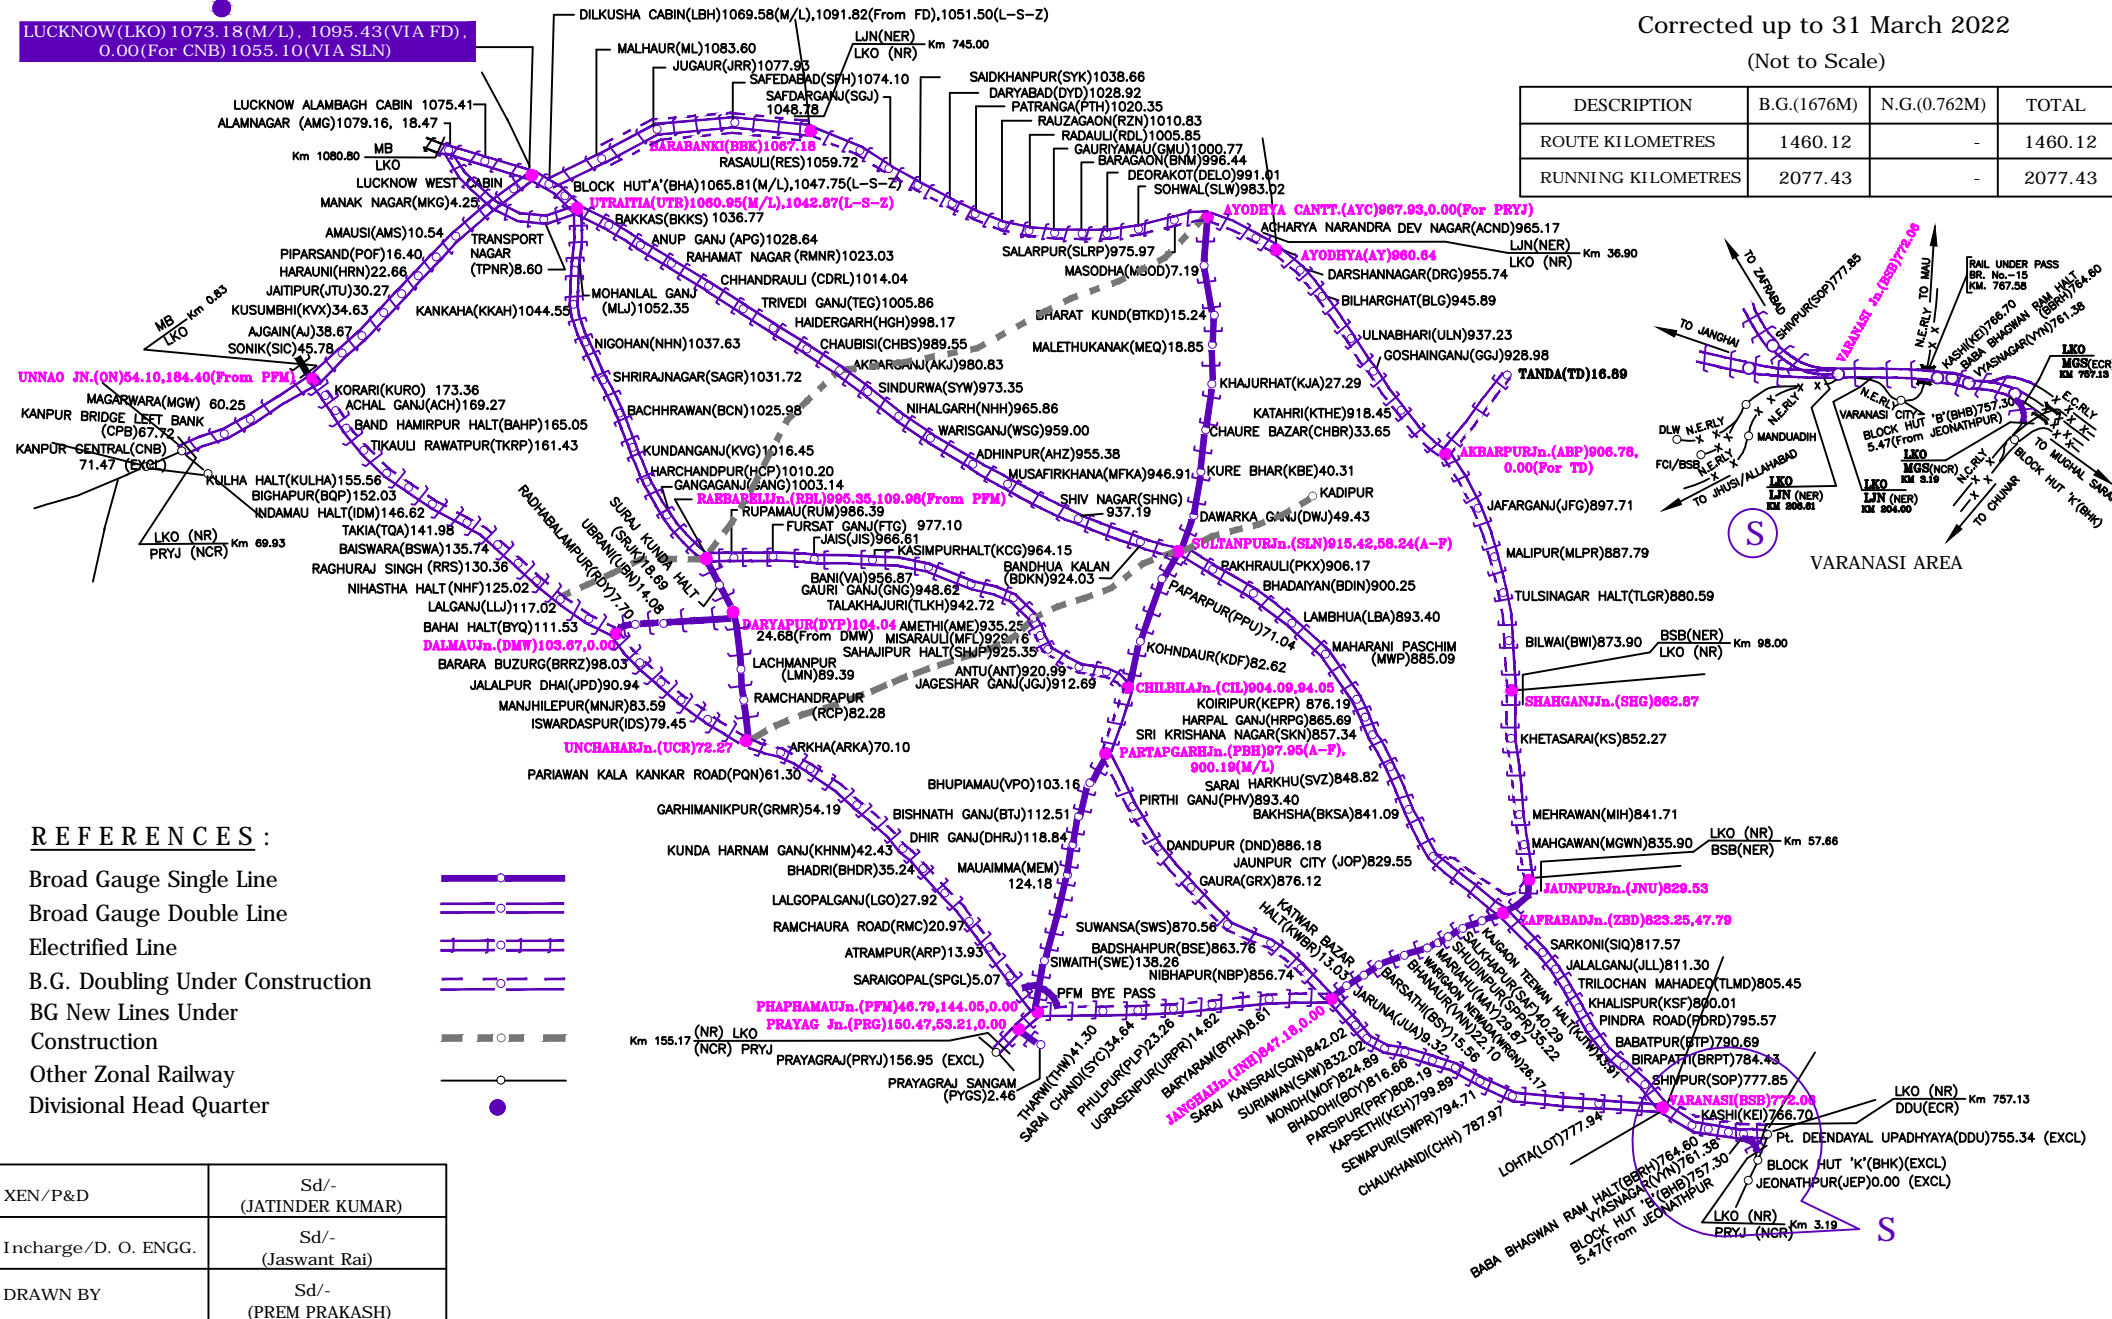

# LUCKNOW DIVISION DIVISIONAL SYSTEM MAP SHOWING STATIONS WITH CODE & KILOMETRE

Corrected up to 31 March 2022

(Not to Scale)

LUCKNOW(LKO) 1073.18(M/L), 1095.43(VIA FD),  
0.00(For CNB) 1055.10(VIA SLN)

DESCRIPTION	B.G.(1676M)	N.G.(0.762M)	TOTAL
ROUTE KILOMETRES	1460.12	-	1460.12
RUNNING KILOMETRES	2077.43	-	2077.43

### REFERENCES :

- Broad Gauge Single Line
- Broad Gauge Double Line
- Electrified Line
- B.G. Doubling Under Construction
- BG New Lines Under Construction
- Other Zonal Railway
- Divisional Head Quarter

XEN/P&D	Sd/- (JATINDER KUMAR)
Incharge/D. O. ENGG.	Sd/- (Jaswant Rai)
DRAWN BY	Sd/- (PREM PRAKASH)