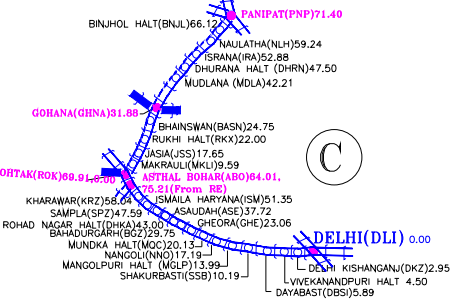

NORTHERN RAILWAY

DELHI DIVISION DIVISIONAL SYSTEM MAP SHOWING STATIONS WITH CODE & KILOMETRE

Corrected up to 31 March 2023

(Not to Scale)

DESCRIPTION	B.G.(1676M)	N.G.(0.762M)	TOTAL
ROUTE KILOMETRES	1510.38	-	1510.38
RUNNING KILOMETRES	2444.84	-	2444.84

B

DELHI SHAHDARA-SHAMLI-SAHARANPUR SECTION

DELHI-ROHTAK & ROHTAK-GOHANA-PANIPAT SECTION

REFERENCES :

- Broad Gauge Single Line
- Broad Gauge Double Line
- Electrified Line
- BG New Lines Under Construction
- Third & Fourth Line Under Construction
- B.G. Doubling Under Construction
- Other Zonal Railway
- Divisional Head Quarter
- Head Quarter