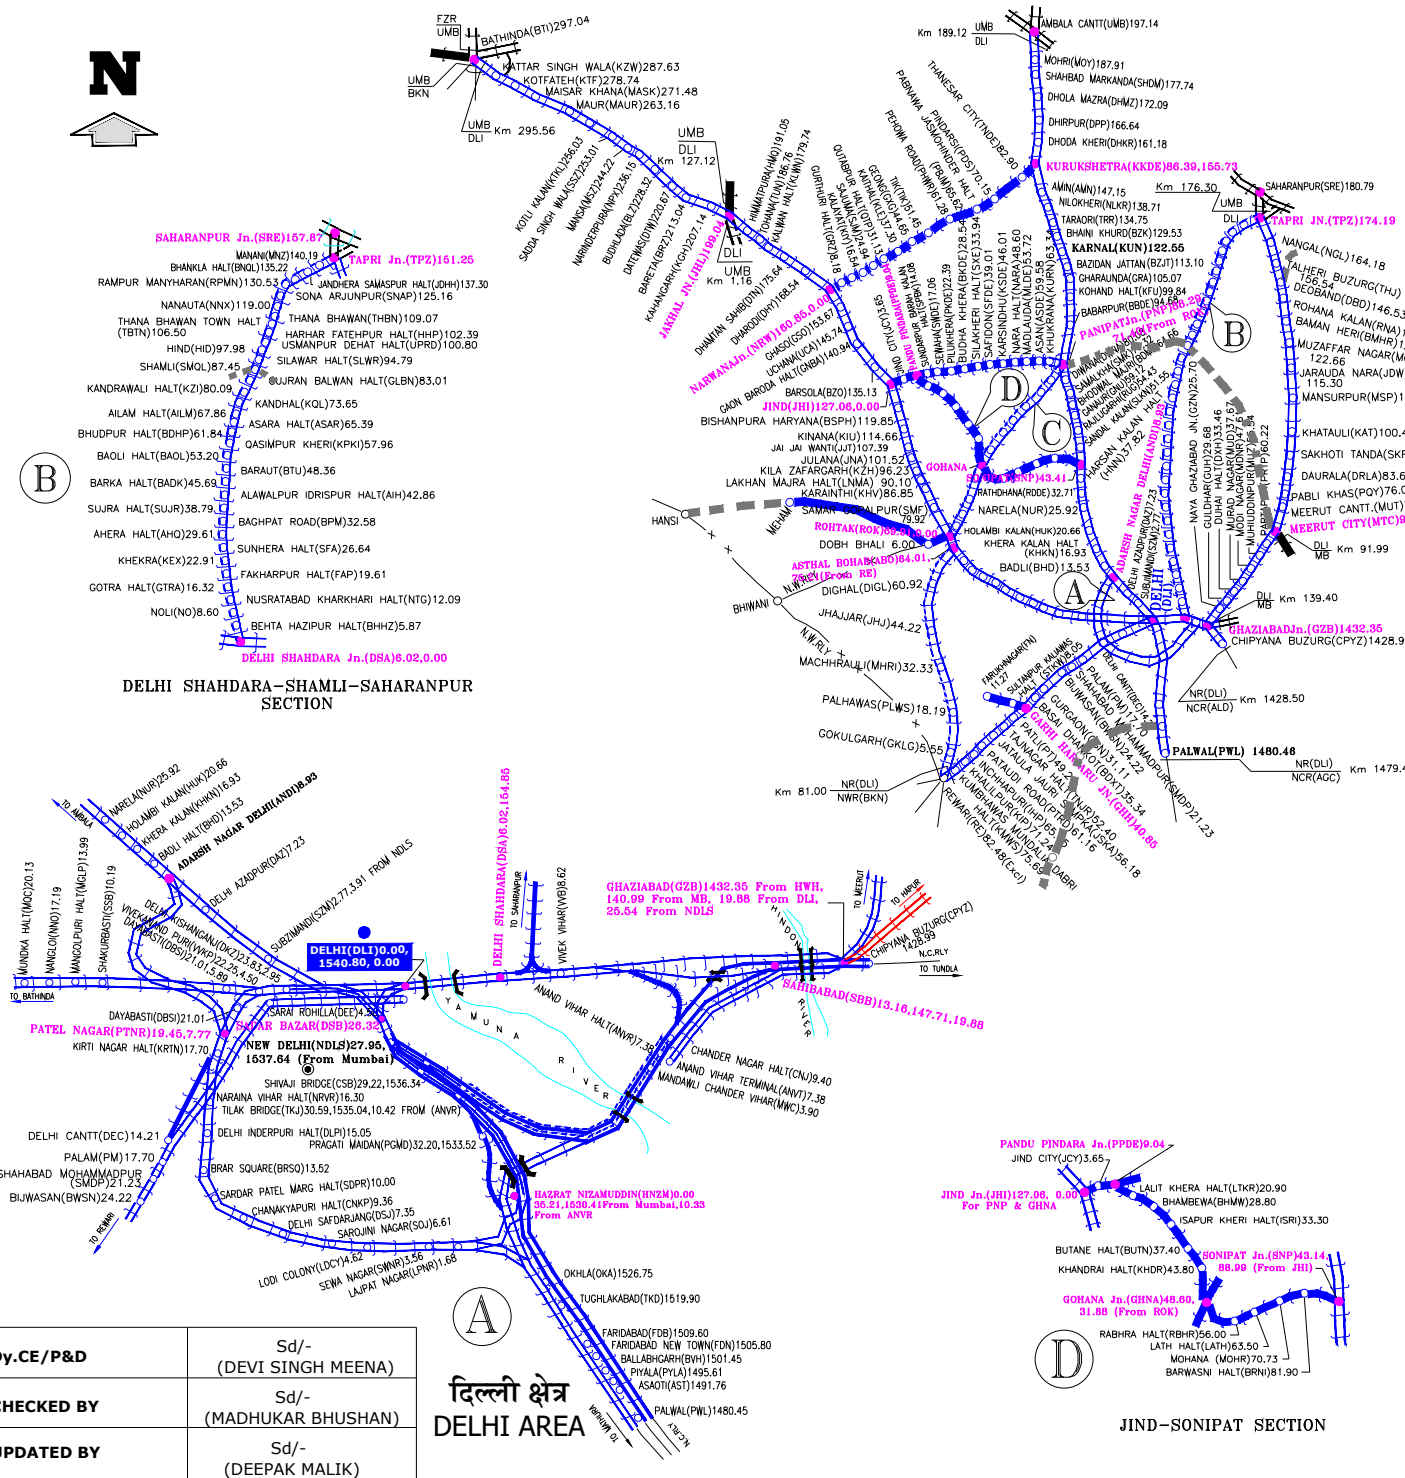

NORTHERN RAILWAY

DELHI DIVISION DIVISIONAL SYSTEM MAP SHOWING STATIONS WITH CODE & KILOMETRE

Corrected up to 31 March 2023

(Not to Scale)

DESCRIPTION	B.G.(1676M)	N.G.(0.762M)	TOTAL
ROUTE KILOMETRES	1510.38	-	1510.38
RUNNING KILOMETRES	2444.84	-	2444.84

B

DELHI SHAHDARA-SHAMLI-SAHARANPUR SECTION

DELHI-ROHTAK & ROHTAK-GOHANA-PANIPAT SECTION

REFERENCES :

- Broad Gauge Single Line
- Broad Gauge Double Line
- Electrified Line
- BG New Lines Under Construction
- Third & Fourth Line Under Construction
- B.G. Doubling Under Construction
- Other Zonal Railway
- Divisional Head Quarter
- Head Quarter

Dy.CE/P&D	Sd/- (DEVI SINGH MEENA)
CHECKED BY	Sd/- (MADHUKAR BHUSHAN)
UPDATED BY	Sd/- (DEEPAK MALIK)

दिल्ली क्षेत्र DELHI AREA

JIND-SONIPAT SECTION