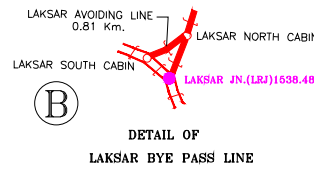

NORTHERN RAILWAY
MORADABAD DIVISION
DIVISIONAL SYSTEM MAP
 SHOWING STATIONS WITH
 CODE & KILOMETRE

Corrected up to 31 March 2023

(Not to Scale)

DESCRIPTION	B.G.(1676M)	N.G.(0.762M)	TOTAL
ROUTE KILOMETRES	1407.72	-	1407.72
RUNNING KILOMETRES	2156.76	-	2156.76

MUAZZAMPUR NARAIN-GAJROULA SECTION

REFERENCES :

- Broad Gauge Single Line
- Broad Gauge Double Line
- Electrified Line
- B.G. Doubling Under Construction
- BG New Lines Under Construction
- Other Zonal Railway
- Divisional Head Quarter