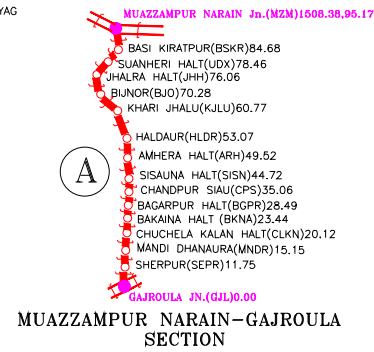

NORTHERN RAILWAY
MORADABAD DIVISION
DIVISIONAL SYSTEM MAP
 SHOWING STATIONS WITH
 CODE & KILOMETRE

Corrected up to 31 March 2023

(Not to Scale)

DESCRIPTION	B.G.(1676M)	N.G.(0.762M)	TOTAL
ROUTE KILOMETRES	1407.72	-	1407.72
RUNNING KILOMETRES	2156.76	-	2156.76

MUAZZAMPUR NARAIN-GAJROULA SECTION

REFERENCES :

- Broad Gauge Single Line
- Broad Gauge Double Line
- Electrified Line
- B.G. Doubling Under Construction
- BG New Lines Under Construction
- Other Zonal Railway
- Divisional Head Quarter