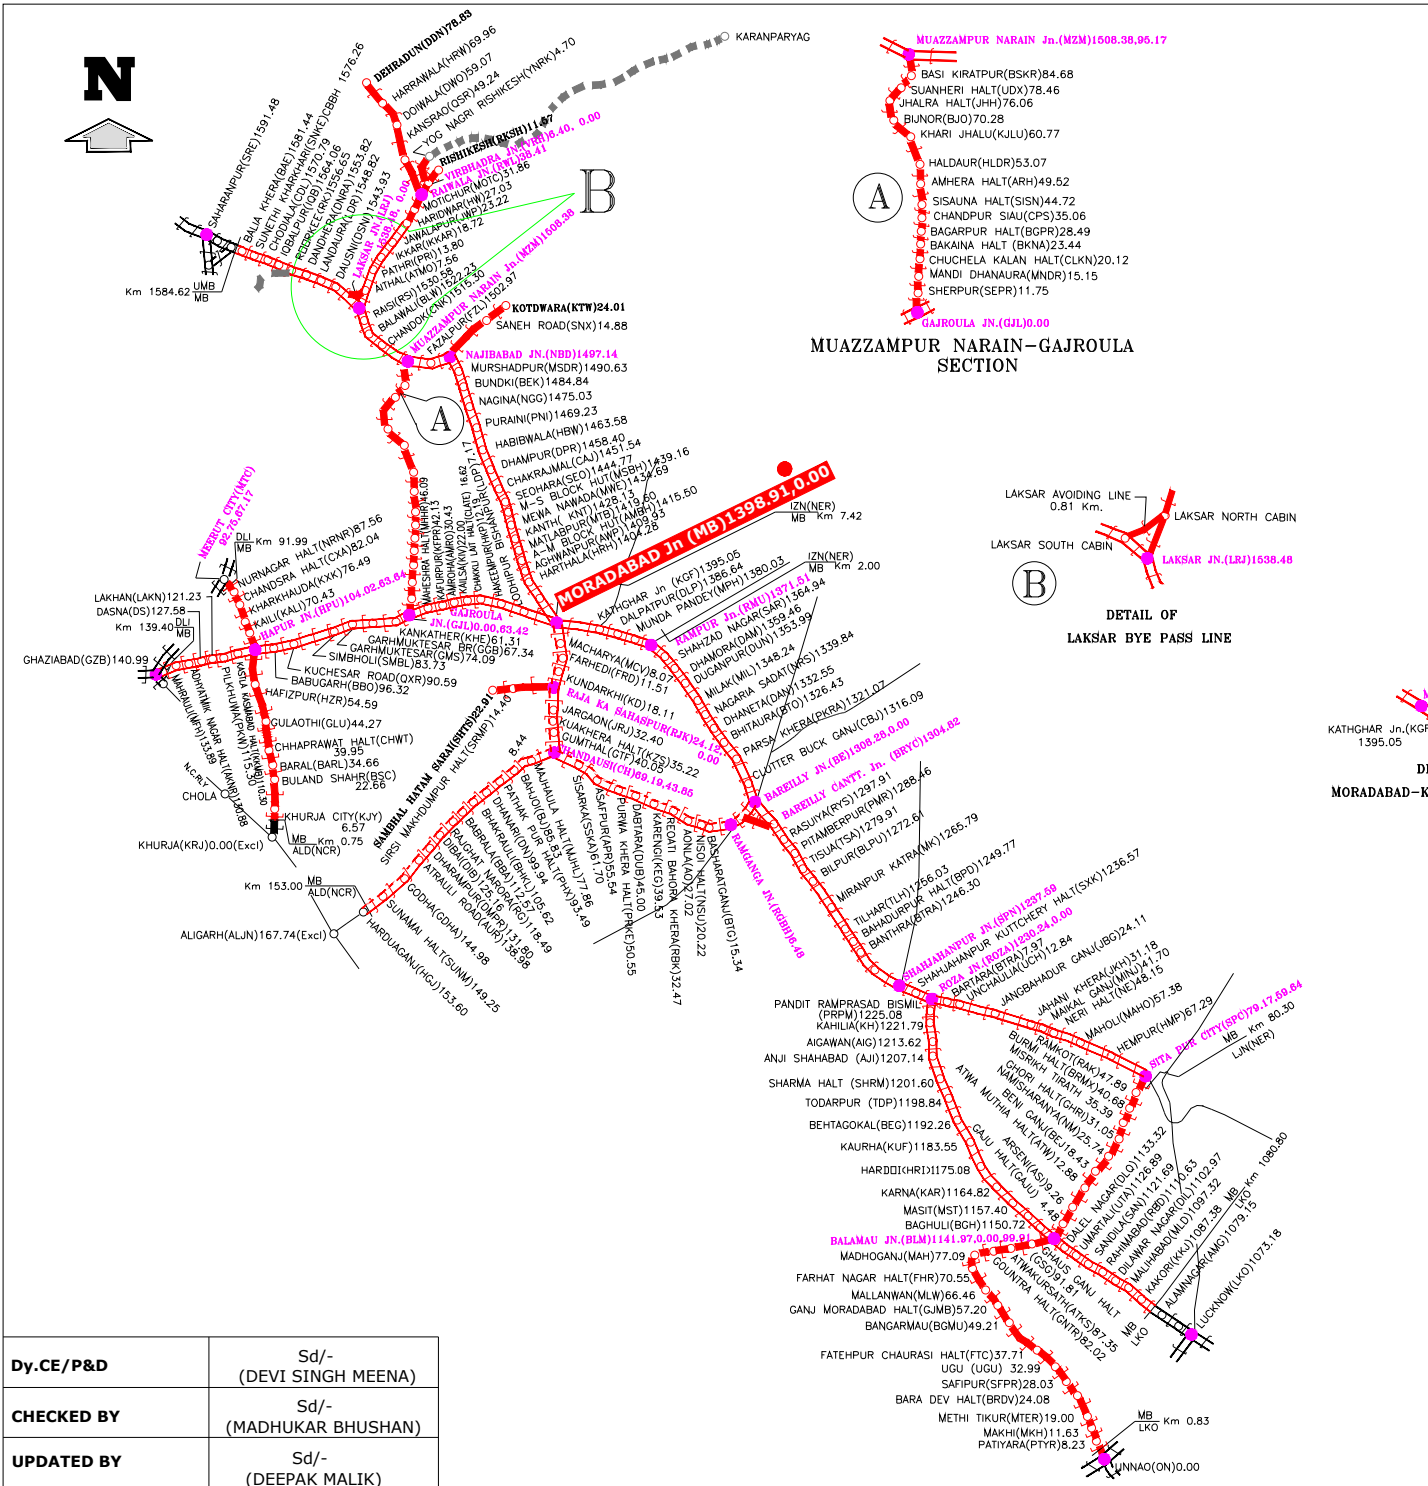

NORTHERN RAILWAY
MORADABAD DIVISION
DIVISIONAL SYSTEM MAP
 SHOWING STATIONS WITH
 CODE & KILOMETRE

Corrected up to 31 March 2023

(Not to Scale)

DESCRIPTION	B.G.(1676M)	N.G.(0.762M)	TOTAL
ROUTE KILOMETRES	1407.72	-	1407.72
RUNNING KILOMETRES	2156.76	-	2156.76

MUAZZAMPUR NARAIN-GAJROULA SECTION

REFERENCES :

- Broad Gauge Single Line
- Broad Gauge Double Line
- Electrified Line
- B.G. Doubling Under Construction
- BG New Lines Under Construction
- Other Zonal Railway
- Divisional Head Quarter