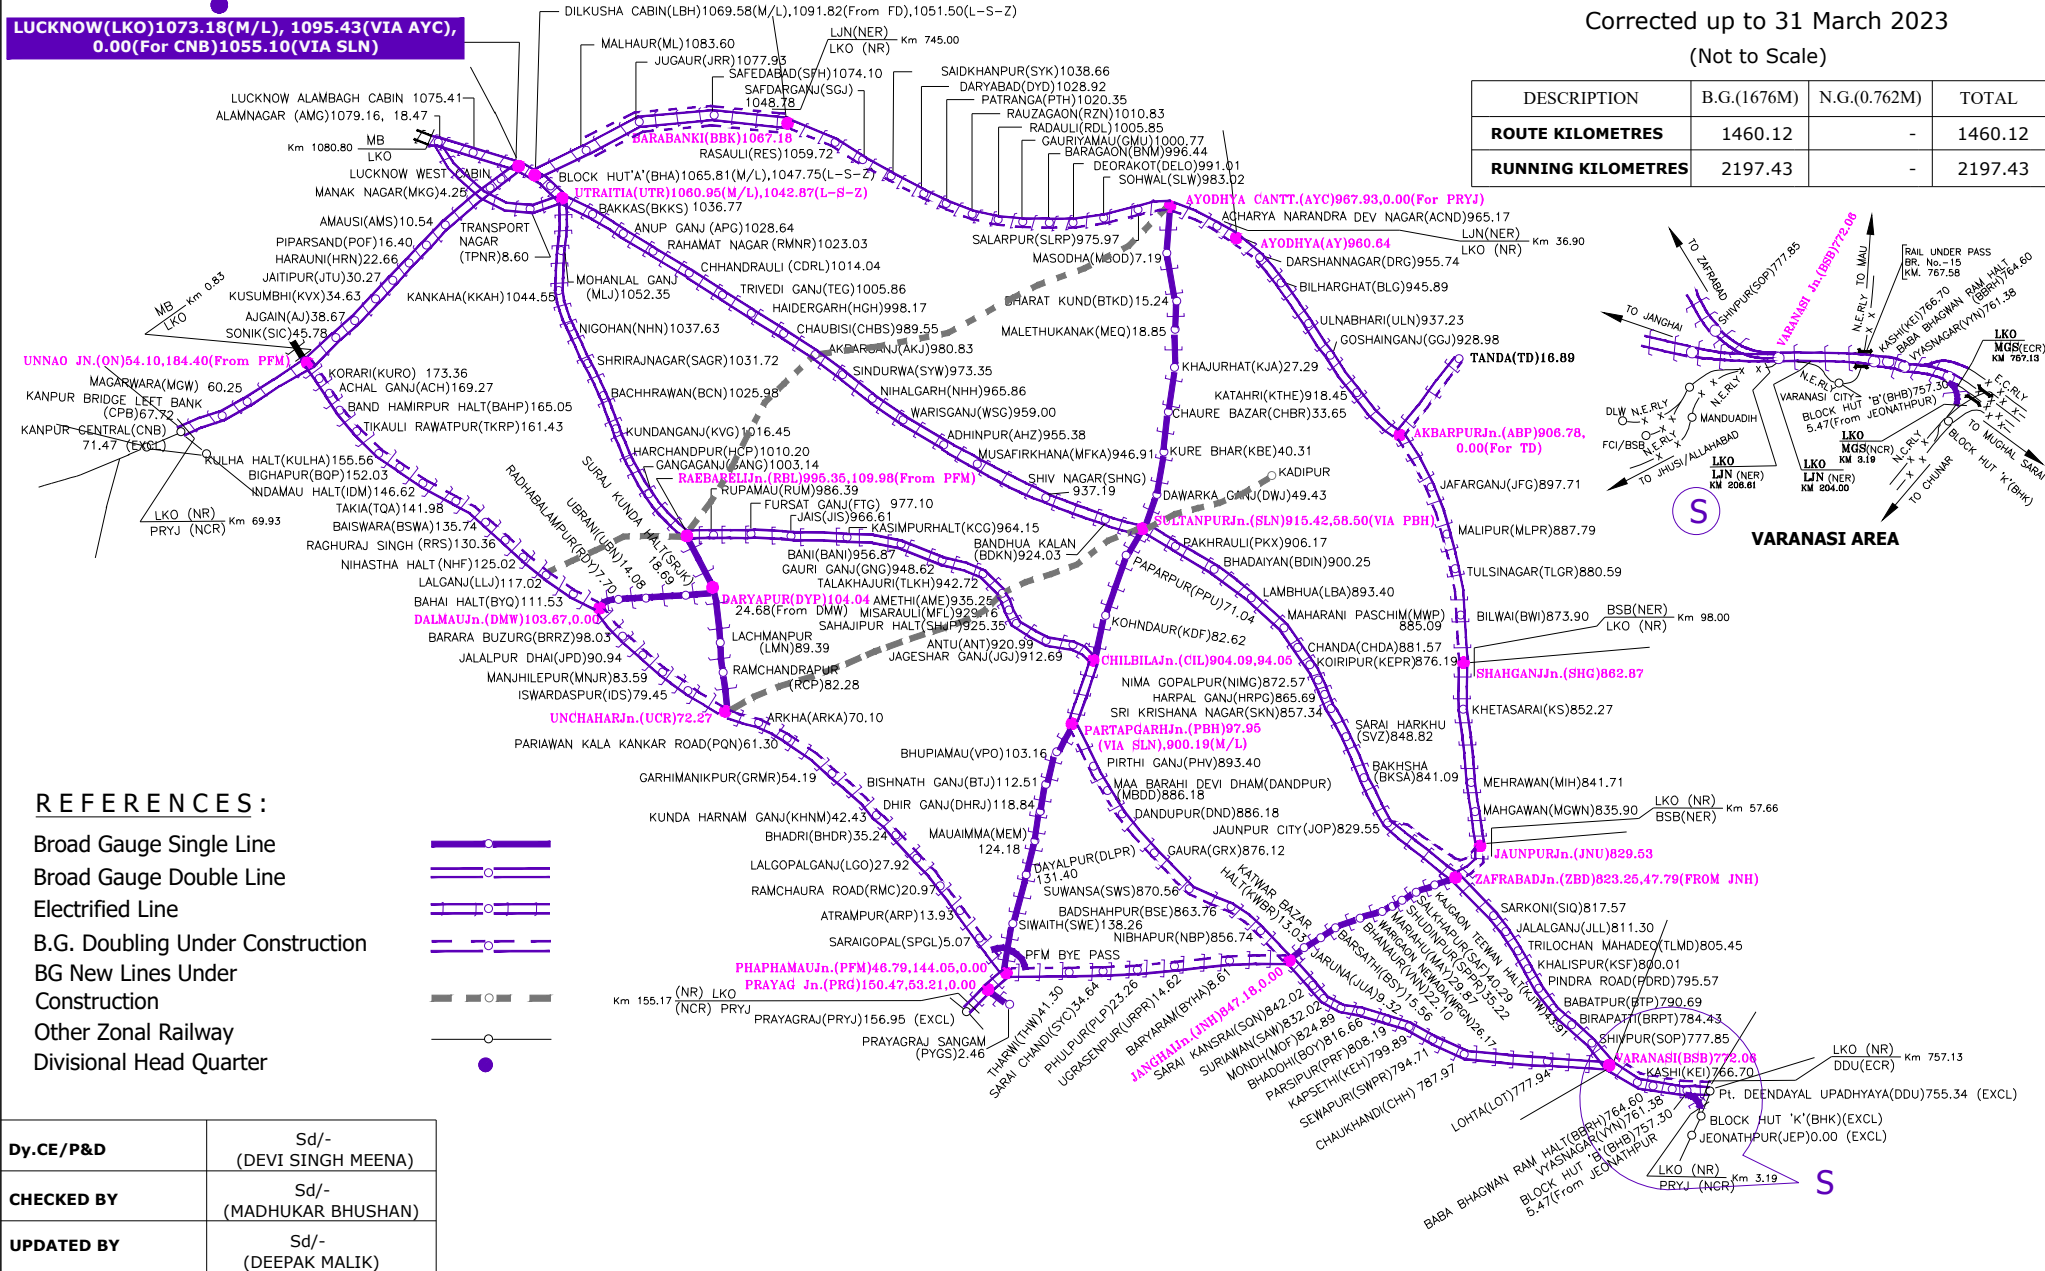

# LUCKNOW DIVISION DIVISIONAL SYSTEM MAP

SHOWING STATIONS WITH  
CODE & KILOMETRE

Corrected up to 31 March 2023

(Not to Scale)

DESCRIPTION	B.G.(1676M)	N.G.(0.762M)	TOTAL
<b>ROUTE KILOMETRES</b>	1460.12	-	1460.12
<b>RUNNING KILOMETRES</b>	2197.43	-	2197.43

**LUCKNOW(LKO)1073.18(M/L), 1095.43(VIA AYC),  
0.00(For CNB)1055.10(VIA SLN)**

### REFERENCES :

- Broad Gauge Single Line
- Broad Gauge Double Line
- Electrified Line
- B.G. Doubling Under Construction
- BG New Lines Under Construction
- Other Zonal Railway
- Divisional Head Quarter